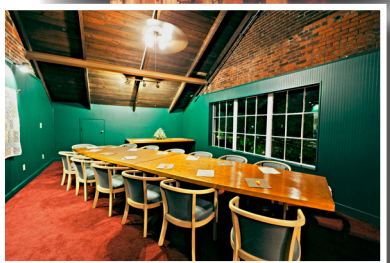

Whether you are planning a reunion, corporate event, wedding, overnight party or need full use of the facilities, the Benham Schoolhouse Inn can help make your celebration one to remember. With elegantly decorated banquet facilities, conference rooms and an expanded catering menu, the Inn welcomes your group to celebrate in style.

Corporate Retreats
Looking for the ideal setting for your corporate retreat? The Benham Schoolhouse Inn offers overnight retreat packages with private meeting space. Our Inn is the perfect setting for your strategic planning, team-building or professional development retreat. Up to 43 guests can be accommodated in the Inn's rooms and suites. Large event meeting space is offered for up to 250 guests and conference rooms seat from 16 to 30 guests. Free WiFi is accessible throughout the Inn, and rental projectors and screens are also available.

Catering Services
Catering services are available for groups of 15 or more.

FACILITY RENTAL

The Benham Schoolhouse Inn is the perfect place to hold your next event large or small. Spaces that accommodate up to 250 are available for rental.

Conference Room

Located on the first floor of the Inn, the Conference Room seats up to 30 guests. Room accommodates various table arrangements customized to your event or meeting.

The Great Room

The Great Room once served as the school's gymnasium but is now a beautiful banquet hall.